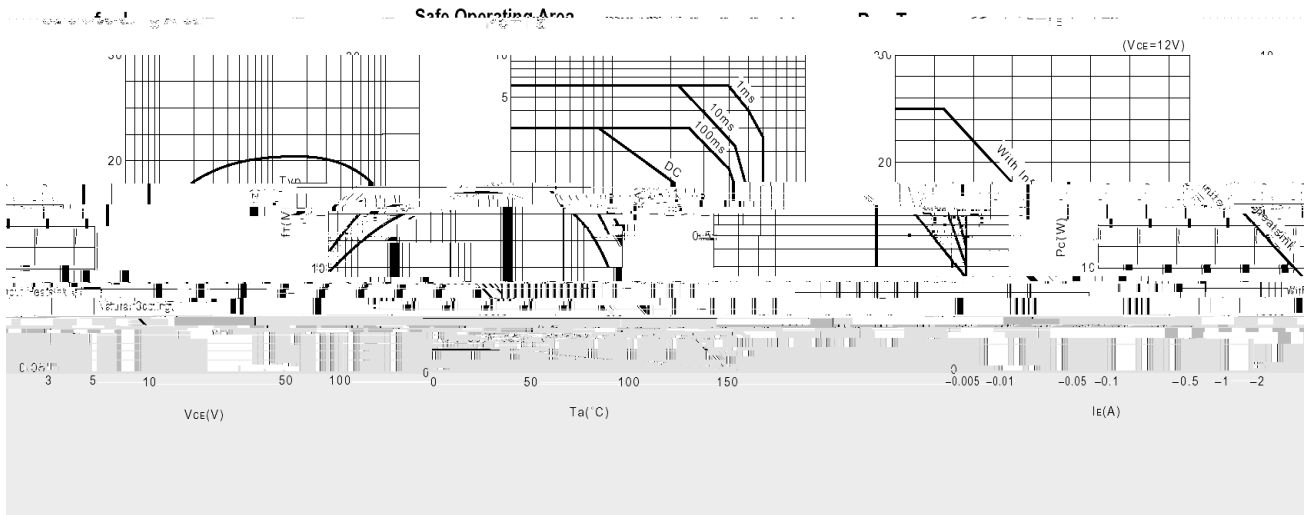

2SC3852

KF \$))' = E GE '

#

						μ
						μ

/ Electrical Characteristic Curve

/ Package Dimensions

/ Marking Instructions

91  
: \*, /, )

**2SC3852**

**DATA SHEET**