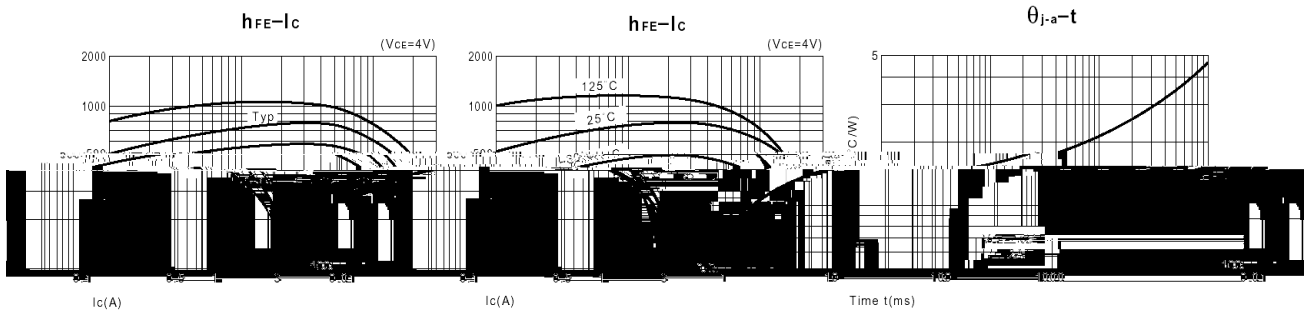

2SC3852

KF \$))' = E GE '

#

						μ
						μ

/ Electrical Characteristic Curve

/ Package Dimensions

/ Marking Instructions

91  
: \*, /, )

**2SC3852**

**DATA SHEET**