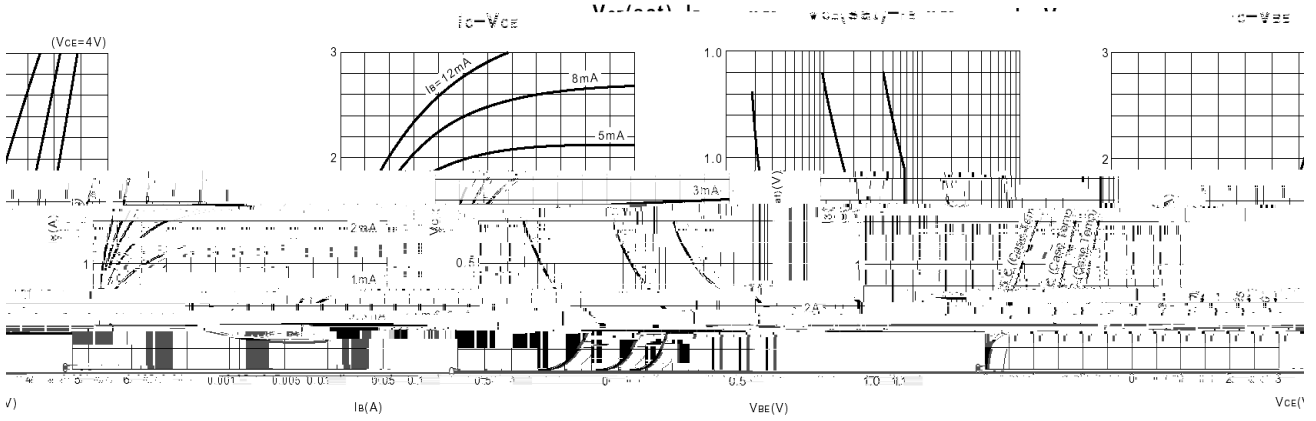

2SC3852

KF \$))' = E GE '

#

						μ
						μ

/ Electrical Characteristic Curve

/ Package Dimensions

/ Marking Instructions

91  
: \*, /, )

**2SC3852**

**DATA SHEET**