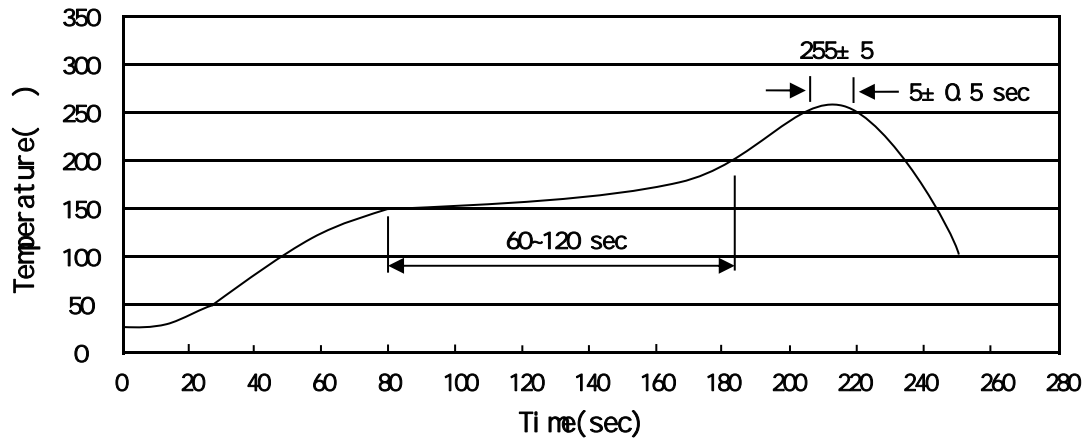

### Temperature Profile for IR Reflow Soldering(Pb-Free)

±

±

±

±

±

±

	Units/Reel	Reels/Inner Box	Units/Inner Box	Inner Boxes/Outer Box	Units/Outer Box	Reel	Inner Box	Outer Box
	/	/	/	/	/			