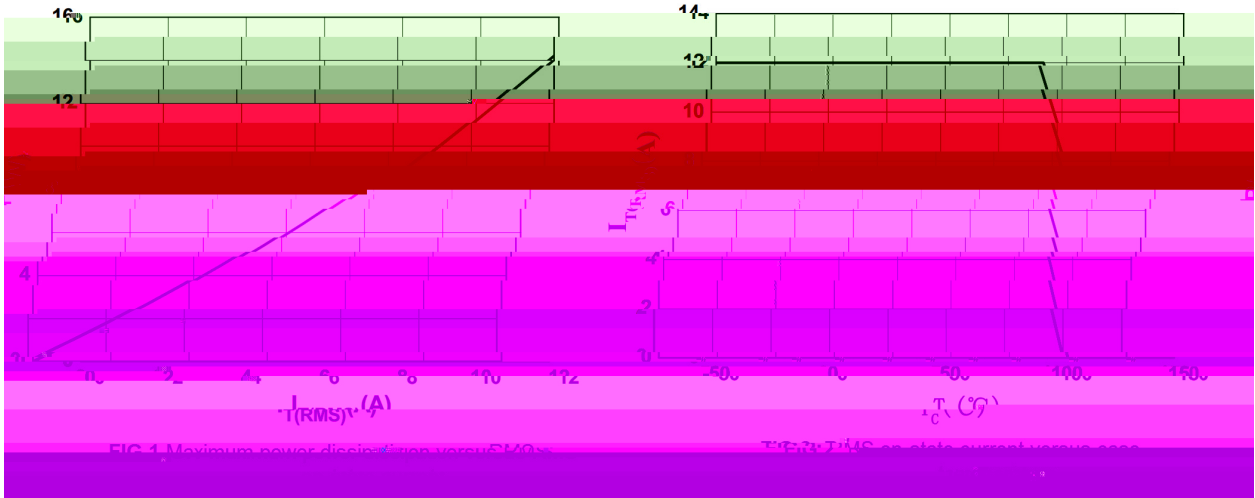

/ Electrical Characteristic Curve

BRBT1208CWRA
Rev.A Oct.-2023

BRBT1208CWRA

Rev.A Oct.-2023

DATA SHEET