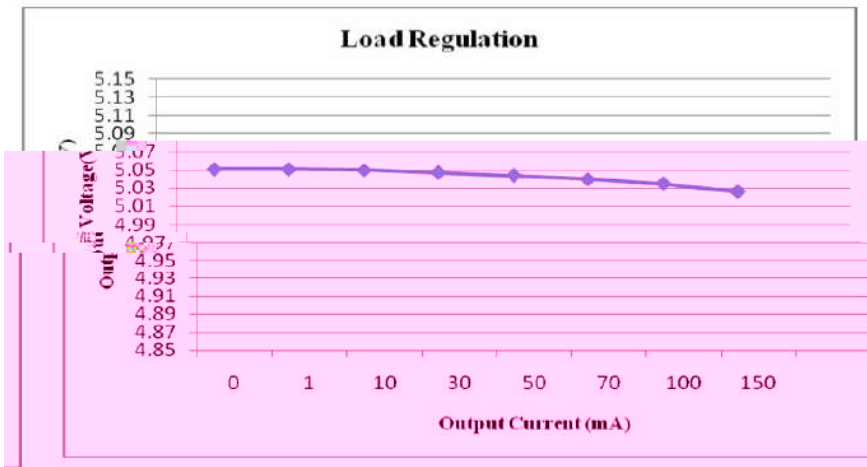

Electrical Characteristic Curve

Line Regulation

Load Regulation

Temperature Drift

BRCO7550MC

A.É.Á.

BRCO7550MC