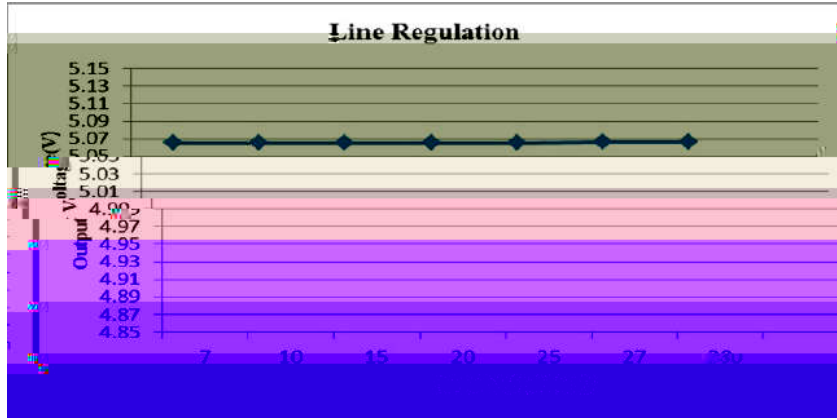

Electrical Characteristic Curve

Line Regulation

Load Regulation

Temperature Drift

BRCO7550MC

A.É.Á.

BRCO7550MC