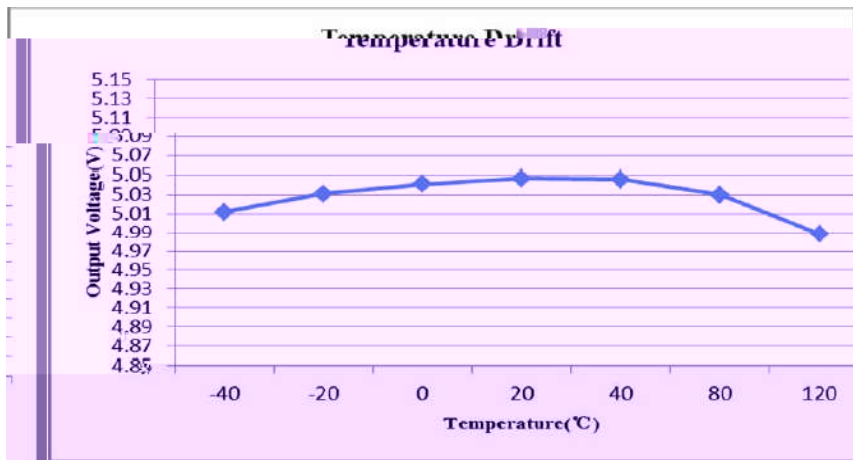

Electrical Characteristic Curve

Line Regulation

Load Regulation

Temperature Drift

BRCO7550MC

A.É.Á.

BRCO7550MC