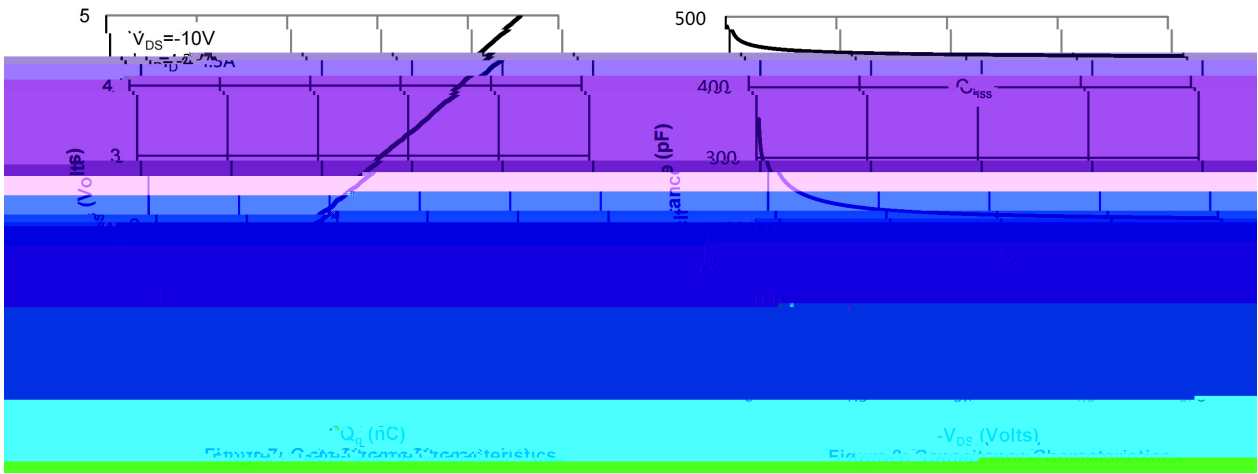

P

--	--

SOT-23

单位: mm

Temperature Profile for IR Reflow Soldering(Pb-Free)

±

±

±