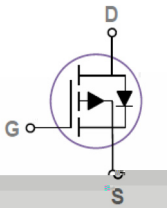

P

--	--

SOT-23

单位: mm

Temperature Profile for IR Reflow Soldering(Pb-Free)

±

±

±