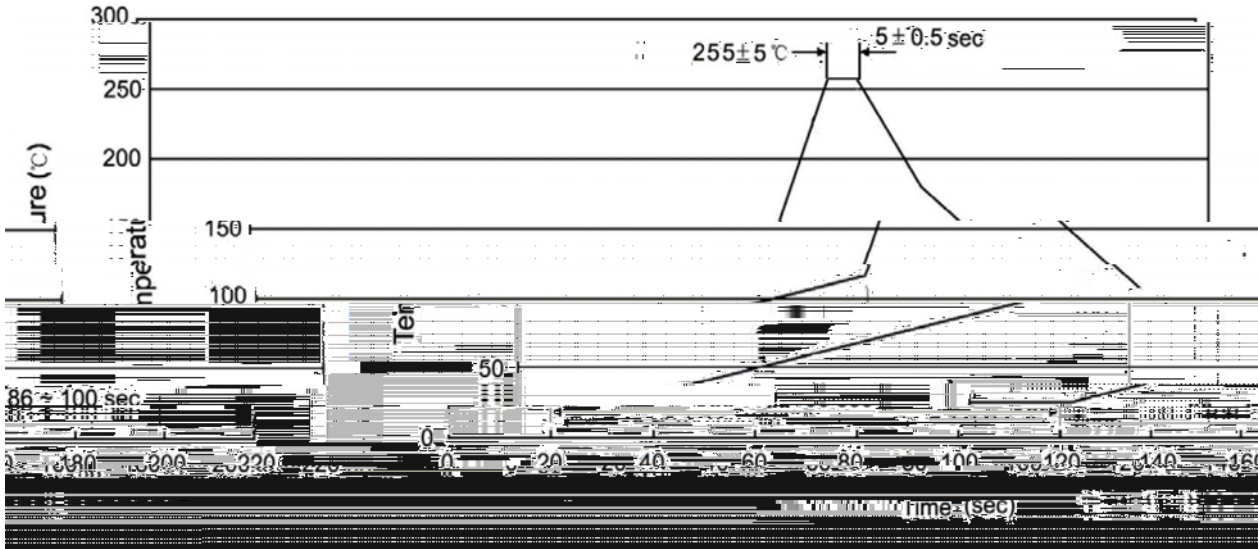

BRGH25N120D

DATA SHEET

BRGH25N120D

DATA SHEET

/ Electrical Characteristic Curve

/ Electrical Characteristic Curve

/ Electrical Characteristic Curve

/ Electrical Characteristic Curve

/ Package Dimensions

/ Marking Instructions

91 1
>, E ();
!!!!

() / Temperature Profile for Dip Soldering(Pb-Free)

/ Resistance to Soldering Heat Test Conditions

/ Packaging SPEC.

Units/Tube	Tubes/Inner Box	Units/Inner Box	Inner Boxes/Outer Box	Units/Outer Box	Tube	Inner Box	Outer Box
------------	-----------------	-----------------	-----------------------	-----------------	------	-----------	-----------