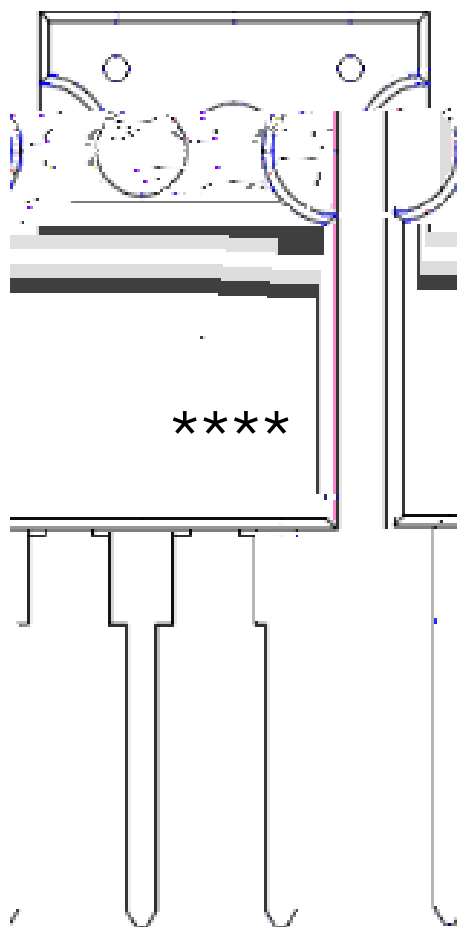

BRGH25N120D

DATA SHEET

KF \$) +.

I f? J

y/ h

BRGH25N120D

DATA SHEET

| | | | |

BRGH25N120D

DATA SHEET

BRGH25N120D

DATA SHEET

/ Electrical Characteristic Curve

/ Electrical Characteristic Curve

/ Electrical Characteristic Curve

/ Electrical Characteristic Curve

/ Package Dimensions

/ Marking Instructions

91 1
>, E ();
!!!!

() / Temperature Profile for Dip Soldering(Pb-Free)

/ Resistance to Soldering Heat Test Conditions

/ Packaging SPEC.

Units/Tube	Tubes/Inner Box	Units/Inner Box	Inner Boxes/Outer Box	Units/Outer Box	Tube	Inner Box	Outer Box
------------	-----------------	-----------------	-----------------------	-----------------	------	-----------	-----------