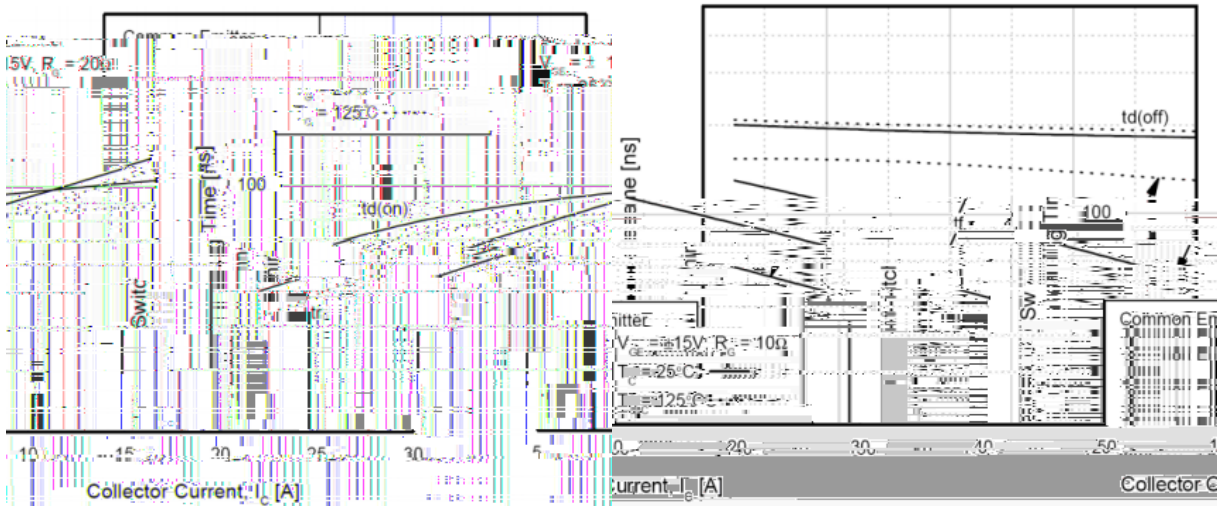

BRGH25N120D

DATA SHEET

BRGH25N120D

DATA SHEET

/ Electrical Characteristic Curve

/ Electrical Characteristic Curve

/ Electrical Characteristic Curve

/ Electrical Characteristic Curve

/ Package Dimensions

/ Marking Instructions

91 1
>, E ();
!!!!

() / Temperature Profile for Dip Soldering(Pb-Free)

/ Resistance to Soldering Heat Test Conditions

/ Packaging SPEC.

Units/Tube	Tubes/Inner Box	Units/Inner Box	Inner Boxes/Outer Box	Units/Outer Box	Tube	Inner Box	Outer Box
------------	-----------------	-----------------	-----------------------	-----------------	------	-----------	-----------