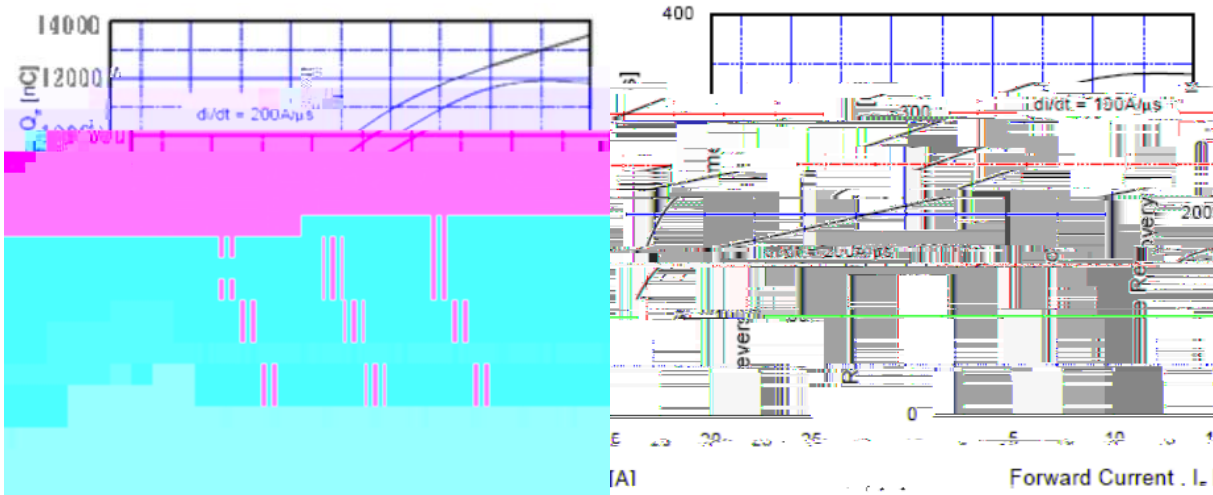

BRGH25N120D

DATA SHEET

BRGH25N120D

DATA SHEET

/ Electrical Characteristic Curve

/ Electrical Characteristic Curve

/ Electrical Characteristic Curve

/ Electrical Characteristic Curve

/ Package Dimensions

/ Marking Instructions

91 1
>, E ();
!!!!

() / Temperature Profile for Dip Soldering(Pb-Free)

/ Resistance to Soldering Heat Test Conditions

/ Packaging SPEC.

Units/Tube	Tubes/Inner Box	Units/Inner Box	Inner Boxes/Outer Box	Units/Outer Box	Tube	Inner Box	Outer Box
------------	-----------------	-----------------	-----------------------	-----------------	------	-----------	-----------