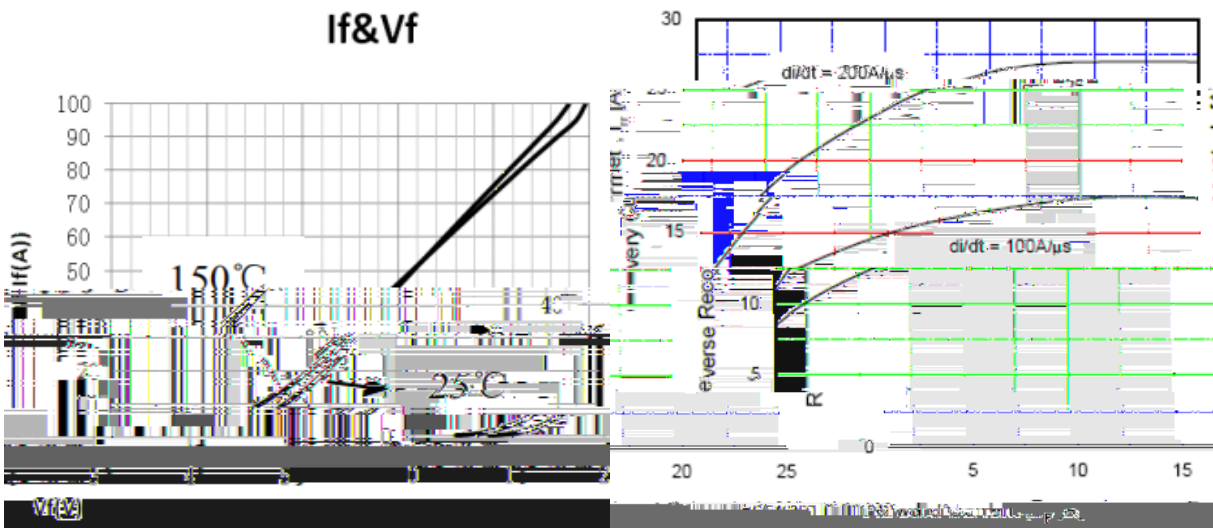

BRGH25N120D

DATA SHEET

BRGH25N120D

DATA SHEET

/ Electrical Characteristic Curve

/ Electrical Characteristic Curve

/ Electrical Characteristic Curve

/ Electrical Characteristic Curve

/ Package Dimensions

/ Marking Instructions

91 1
>, E ();
!!!!

() / Temperature Profile for Dip Soldering(Pb-Free)

/ Resistance to Soldering Heat Test Conditions

/ Packaging SPEC.

Units/Tube	Tubes/Inner Box	Units/Inner Box	Inner Boxes/Outer Box	Units/Outer Box	Tube	Inner Box	Outer Box
------------	-----------------	-----------------	-----------------------	-----------------	------	-----------	-----------