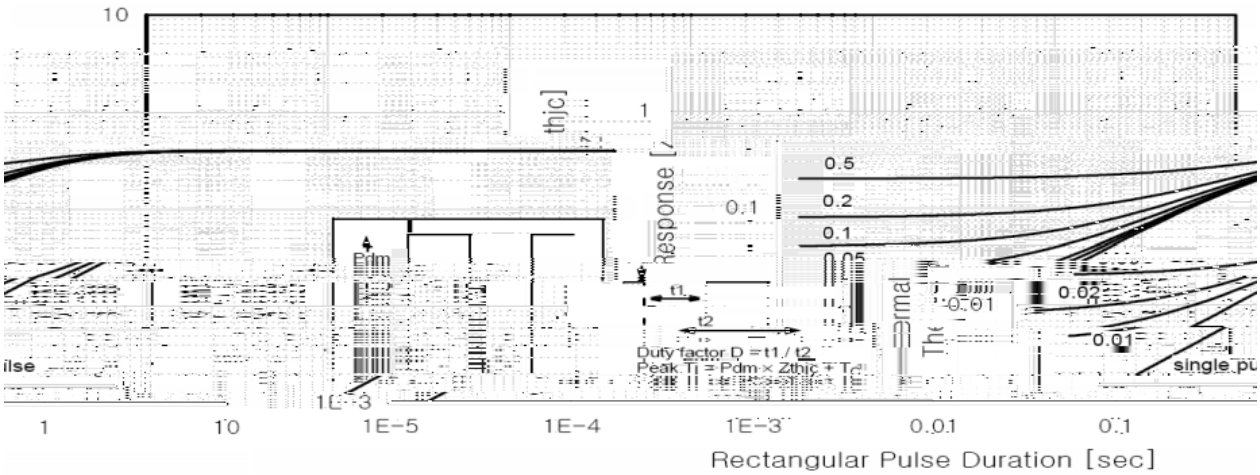

BRGH25N120D

DATA SHEET

BRGH25N120D

DATA SHEET

/ Electrical Characteristic Curve

/ Electrical Characteristic Curve

/ Electrical Characteristic Curve

/ Electrical Characteristic Curve

/ Package Dimensions

/ Marking Instructions

91 1
>, E ();
!!!!

() / Temperature Profile for Dip Soldering(Pb-Free)

/ Resistance to Soldering Heat Test Conditions

/ Packaging SPEC.

Units/Tube	Tubes/Inner Box	Units/Inner Box	Inner Boxes/Outer Box	Units/Outer Box	Tube	Inner Box	Outer Box
------------	-----------------	-----------------	-----------------------	-----------------	------	-----------	-----------