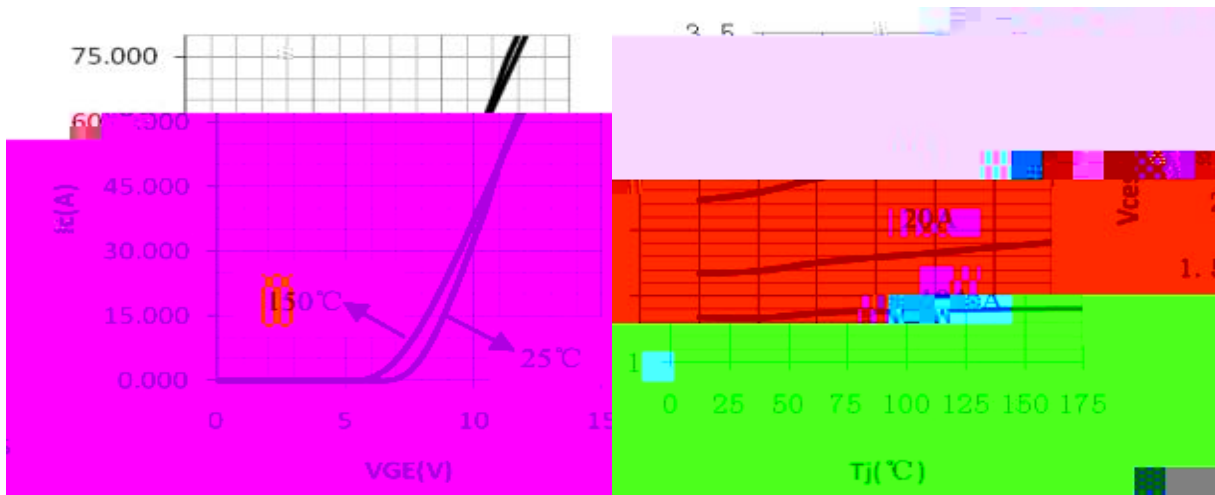

BRGH25N120D

DATA SHEET

BRGH25N120D

DATA SHEET

/ Electrical Characteristic Curve

/ Electrical Characteristic Curve

/ Electrical Characteristic Curve

/ Electrical Characteristic Curve

/ Package Dimensions

/ Marking Instructions

91 1
>, E ();
!!!!

() / Temperature Profile for Dip Soldering(Pb-Free)

/ Resistance to Soldering Heat Test Conditions

/ Packaging SPEC.

Units/Tube	Tubes/Inner Box	Units/Inner Box	Inner Boxes/Outer Box	Units/Outer Box	Tube	Inner Box	Outer Box
------------	-----------------	-----------------	-----------------------	-----------------	------	-----------	-----------