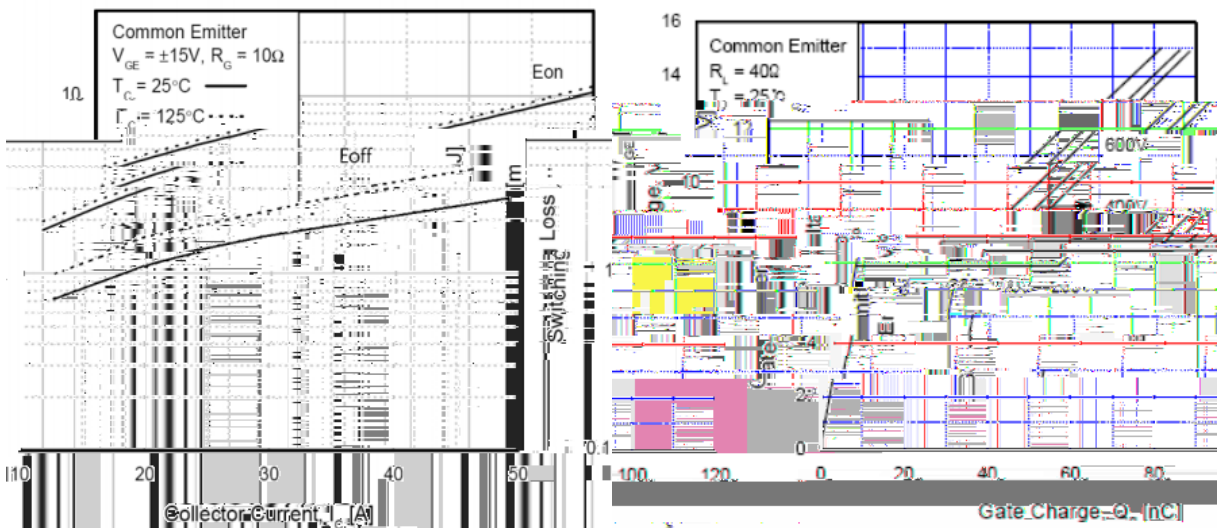

BRGH25N120D

DATA SHEET

BRGH25N120D

DATA SHEET

/ Electrical Characteristic Curve

/ Electrical Characteristic Curve

/ Electrical Characteristic Curve

/ Electrical Characteristic Curve

/ Package Dimensions

/ Marking Instructions

91 1
>, E ();
!!!!

() / Temperature Profile for Dip Soldering(Pb-Free)

/ Resistance to Soldering Heat Test Conditions

/ Packaging SPEC.

Units/Tube	Tubes/Inner Box	Units/Inner Box	Inner Boxes/Outer Box	Units/Outer Box	Tube	Inner Box	Outer Box
------------	-----------------	-----------------	-----------------------	-----------------	------	-----------	-----------