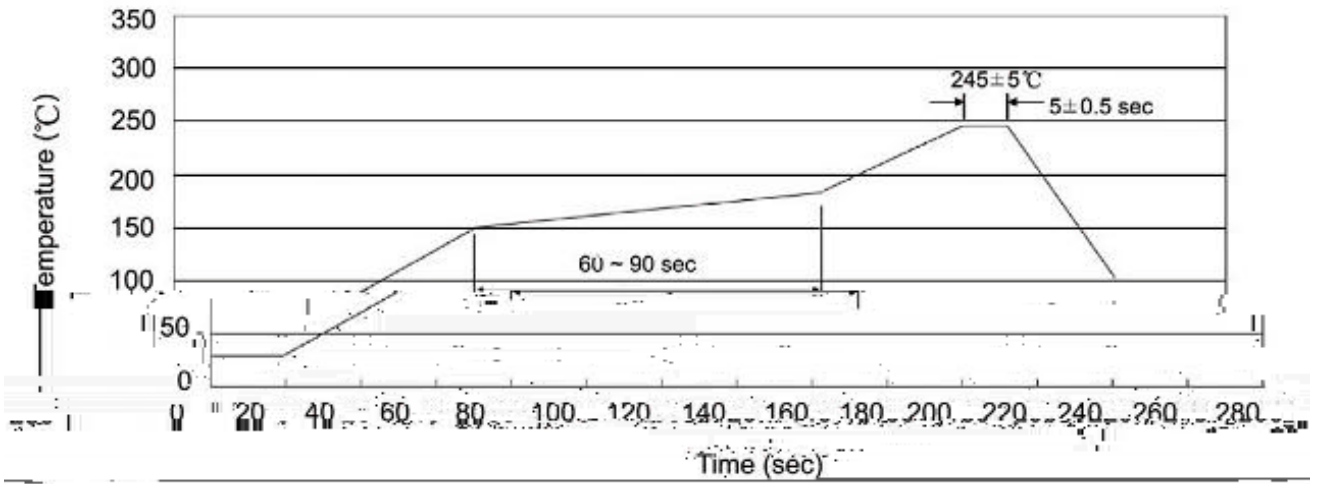

TO-220AC

TO-220AC

600V

TD-220AC

Unit:mm

	L	15.7	16.1	C1	2.2	2.6
	b	12.6	13.6	C	1.2	1.4
	J1	8	10.6	C	0.4	0.8

BR

MUR1560

\*\*\*\*

± ± ± ±

± ±

	Units/Bag /	Bags/Inner Box /	Units/Inner Box /	Inner Boxes/Outer Box /	Units/Outer Box /	Bag	Inner Box	Outer Box
TO-220/F/AC	200	10	2,000	5	10,000	135×190	237×172×102	560×245×195

	Units/Tube /	Tubes/Inner Box /	Units/Inner Box /	Inner Boxes/Outer Box /	Units/Outer Box /	Tube	Inner Box	Outer Box
TO-220/F/AC	50	20	1,000	5	5,000	532×31.4×5.5	555×164×50	575×290×180