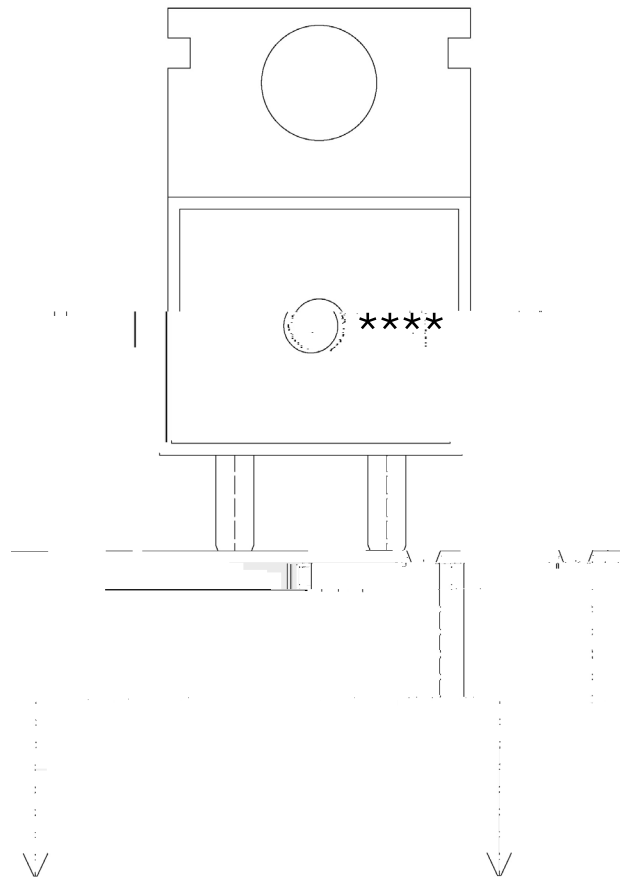

TO-220AC

TO-220AC

600V

TD-220AC

Unit:mm

	L	15.7	16.1	C1	2.2	2.6
	b	12.6	13.6	C	1.2	1.4
	J1	8	10.6	C	0.4	0.8

BR

MUR1560

\*\*\*\*

± ± ± ±

± ±

	Units/Bag /	Bags/Inner Box /	Units/Inner Box /	Inner Boxes/Outer Box /	Units/Outer Box /	Bag	Inner Box	Outer Box
TO-220/F/AC	200	10	2,000	5	10,000	135×190	237×172×102	560×245×195

	Units/Tube /	Tubes/Inner Box /	Units/Inner Box /	Inner Boxes/Outer Box /	Units/Outer Box /	Tube	Inner Box	Outer Box
TO-220/F/AC	50	20	1,000	5	5,000	532×31.4×5.5	555×164×50	575×290×180