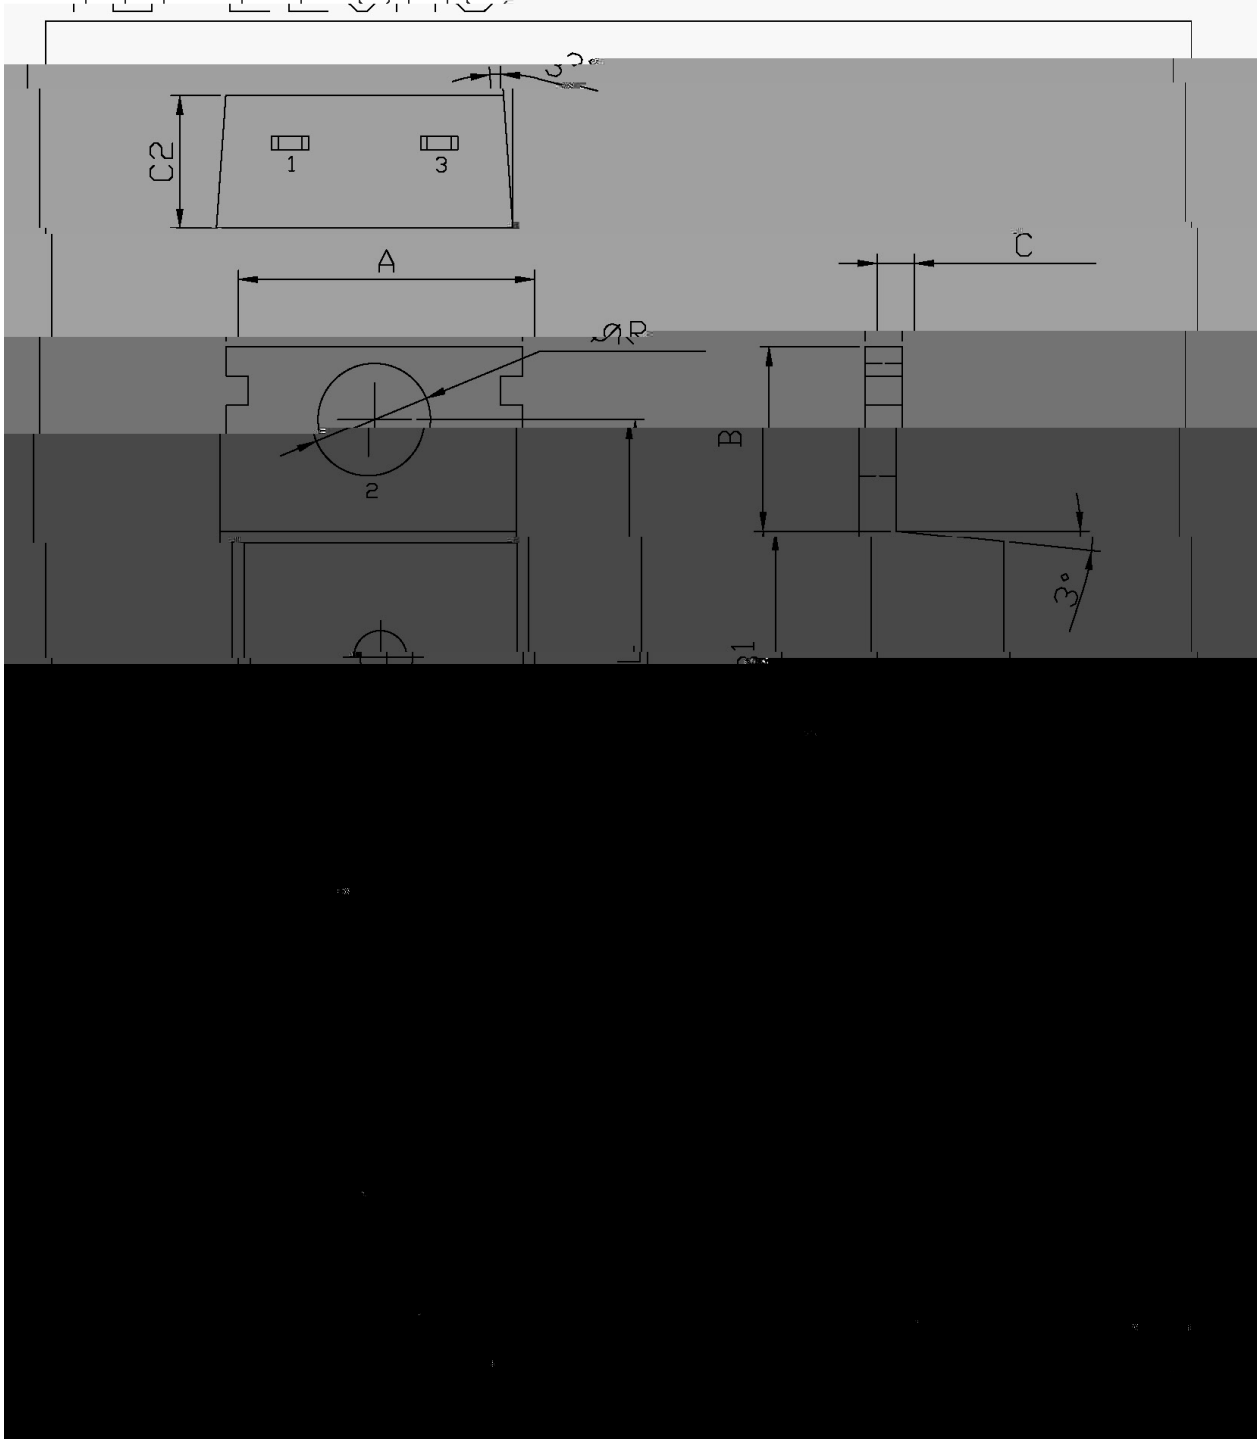

TO-220AC

TO-220AC

600V

TD-220AC

Unit:mm

	L	15.7	16.1	C1	2.2	2.6
	b	12.6	13.6	C	1.2	1.4
	J1	8	10.6	C	0.4	0.8

BR

MUR1560

\*\*\*\*

± ± ± ±

± ±

	Units/Bag /	Bags/Inner Box /	Units/Inner Box /	Inner Boxes/Outer Box /	Units/Outer Box /	Bag	Inner Box	Outer Box
TO-220/F/AC	200	10	2,000	5	10,000	135×190	237×172×102	560×245×195

	Units/Tube /	Tubes/Inner Box /	Units/Inner Box /	Inner Boxes/Outer Box /	Units/Outer Box /	Tube	Inner Box	Outer Box
TO-220/F/AC	50	20	1,000	5	5,000	532×31.4×5.5	555×164×50	575×290×180